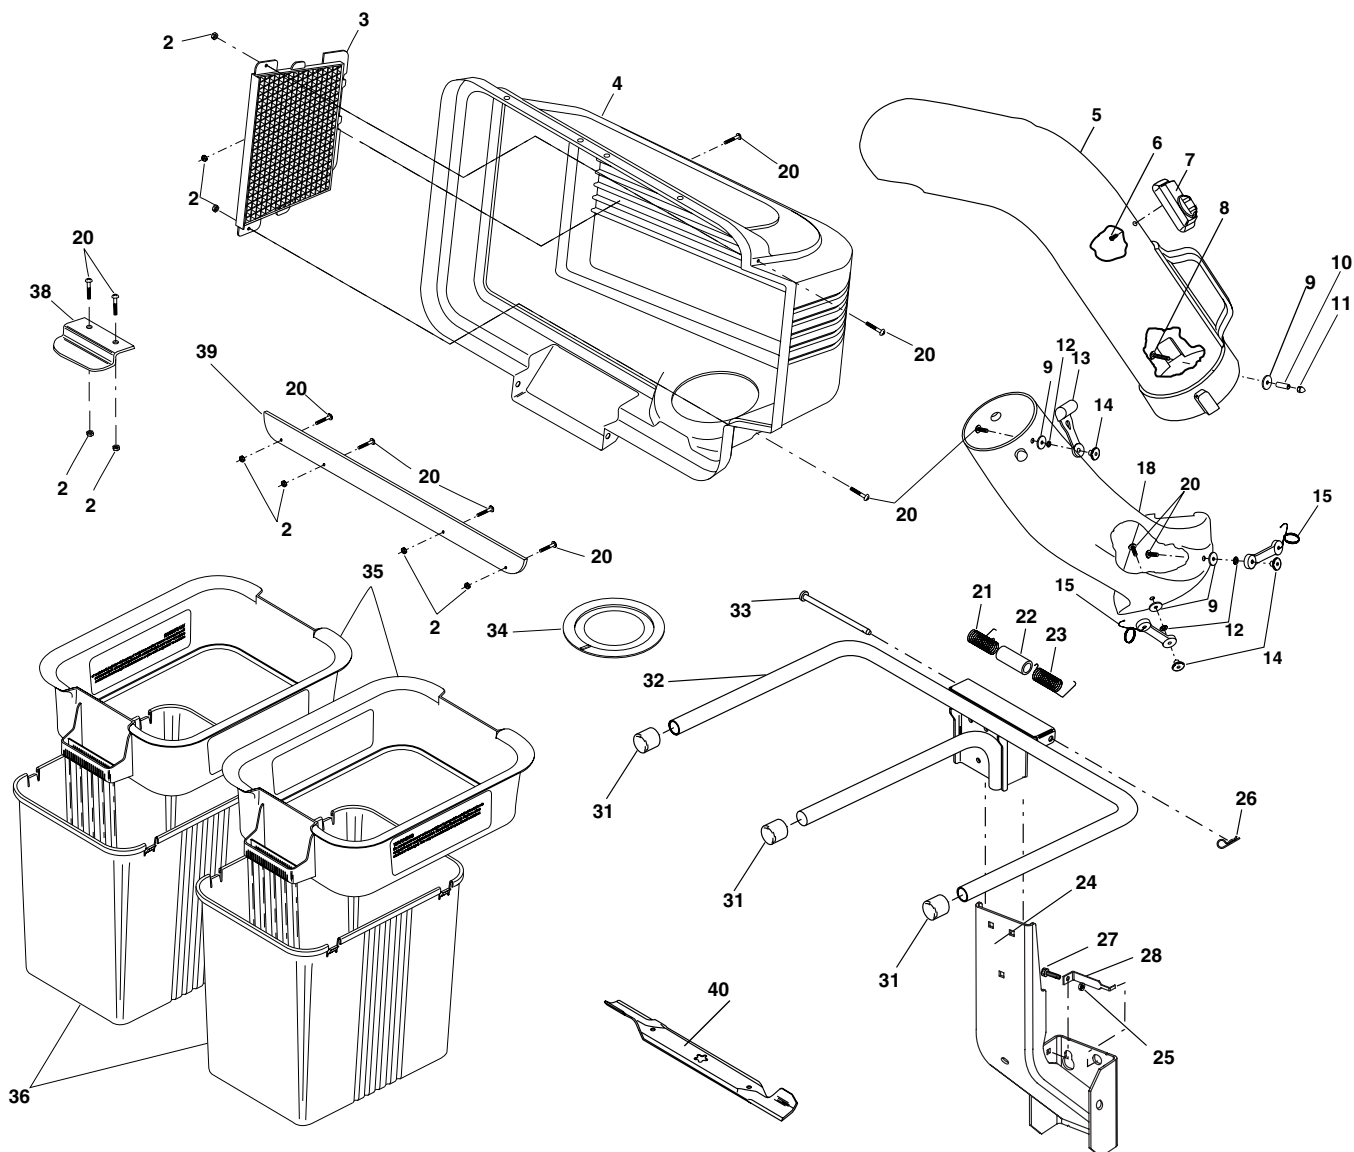

IPL, Grass Catcher, Grass Collector, 97 cm, 2006-02, 544 37 43-01

96071000100

Grass Catcher, Grass Collector, 97 cm

Spare parts

Ersatzteile

Pièces détachées

Reserve onderdelen

Repuestos

Reservdelar

QCT97 (96071000100)

KEY NO.	PART NO.	DESCRIPTION
2	532 06 91-80	Nut, Crownlock #10-24
3	532 12 75-33	Screen, Cover
4	532 17 10-61	Cover Asm.(Incl. 3,38,39)
5	532 12 68-40	Chute, Upper
6	818 02 10-08	Screw, Special
7	532 13 09-33	Full Bag Indicator
8	532 08 71-75	Screw, #10-24 x 1-1/8
9	819 06 12-16	Washer 3/16x3/4x16 Ga.
10	532 00 72-06	Spacer, Split
11	532 06 08-67	Nut, Acorn #10-24
12	810 07 10-00	Washer, lock
13	532 10 98-08	Latch, Chute
14	532 12 50-04	Nut, Weld
15	532 16 07-93	Latch Assembly, Hook
18	532 19 25-74	Chute, Lower
20	871 08 10-10	Screw #10-24 x 5/8
21	532 13 27-96	Spring, Cover L.H. (black)

KEY NO.	PART NO.	DESCRIPTION
22	532 13 32-35	Spacer, Cover
23	532 13 29-83	Spring, Cover R.H. (gray)
24	532 18 09-23	Support Assembly
25	873 80 04-00	Locknut 1/4-20
26	532 12 46-70	Spring, Retainer
27	872 14 04-05	Bolt
28	532 17 97-45	Bracket, Stop
31	532 17 40-83	Plug, Tubing End
32	532 17 97-46	Bagger, Frame
33	532 19 27-86	Pin, Hinge
34	532 12 75-34	Gasket, Cover
35	532 18 32-86	Container, Top
36	532 12 95-86	Container, Bottom
38	532 13 08-95	Latch Handle, Cover
39	532 15 50-42	Strip, Reinforcement
40	532 13 84-97	Blade, High Lift
—	532 19 42-34	Owner's Manual